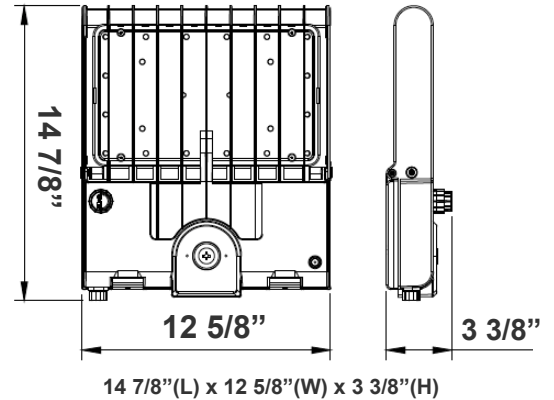

Features

- LED Flood Light
- With snap-on & bolt mounting options for one-person installations.
- Select a mounting option (Sold separately)
- 70,000 Hours Rated Life
- 7-Year Warranty
- Optic Lens Type: III
- Multi-CCT & Multi-Power - The Switches are on the Bottom of the Fixture

Technical Specifications

Electrical:

- Voltage: 100-277V AC 50/60Hz
- Wattage: 50W/ 80W/ 100W/ 150W
- Power Factor: >0.9
- Output Current: 0.25A
- Efficacy: 125 LPW
- THD: <20%

Mechanical:

- Housing: Die-cast Aluminum Housing with Powder Coat Finish (Dark Bronze)
- 10KV Lightning Surge Protection
- Operating Temperature: -40°F to 104°F
- IP Rating: IP65
- Suitable for Wet Locations
- Effective projected areas (EPA's) are:
  - Front = 0.38 square feet
  - Side = 0.30 square feet
  - Face = 1.05 square feet

Lighting:

- Dimmable: 0~10V
- Solid State Lighting technology for long life, no Maintenance needed and High-Efficiency
- Lens Type: Optical TYPE III Lens, High Light Transmittance PC, Anti-UV and Flame Resistant
- Cord Type: 3.2' SJTW 18/3 AWG cable
- Total lumens: 19200LM Max.
- Color temperature: 3000K/ 4000K/ 5000K/ 5700K
- Color rendering index: CRI ≥ 70
- Beam Angle: 90°x120°

Applications:

- Ideal for general site lighting, alleys, loading docks, doorway, pathway and parking areas.
- Replace existing HID flood lights/ wall packs

Other Models:

- 300W | 38000LM | LFXPRO-XL-150-300W-MCTP

Phone: (877) 805-2252 | Fax: (877) 805-2252
www.westgatemfg.com |