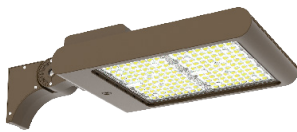

## Mounting Options:

**LFX-ASA**  
Adjustable Straight Arm  
3 1/3" x 7 7/8"

**LFX-SF + LFX-PASF**  
Pole Adapter for Slip Fitter  
6 1/8" x 3 1/4" x 3"

**LFX-EXT**  
Straight Arm  
3 1/3" x 6 3/4" x 4 3/8"