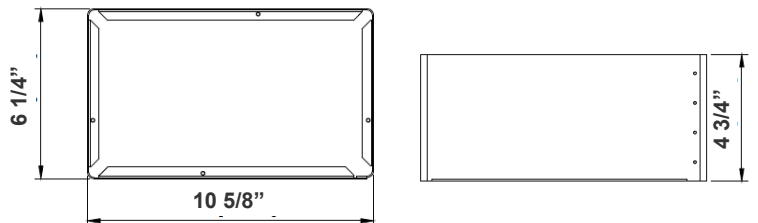

LFXPRO-WG-A
Wire Guard
Can be painted