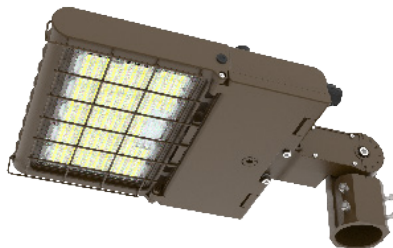

LFXPRO-WG-A
Wire Guard
Can be painted