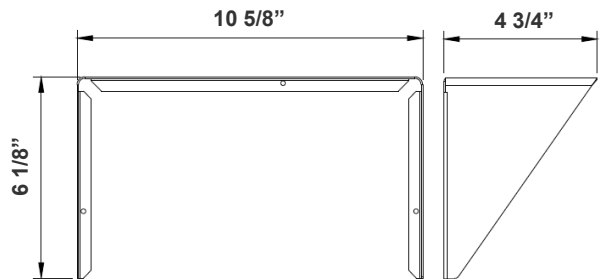

LF-SHROUD-D
Full-Glare Shroud
6 1/4" x 10 5/8" x 4 3/4"
Can be painted