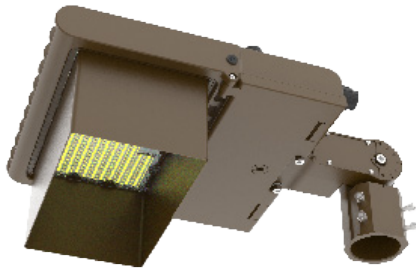

LF-SHROUD-D
Full-Glare Shroud
6 1/4" x 10 5/8" x 4 3/4"
Can be painted