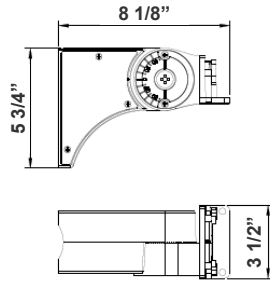

## Mounting Options:

**LFX-ASA**  
Adjustable Straight Arm  
3 1/3" x 7 7/8"

**LFX-SF + LFX-PASF**  
Pole Adapter for Slip Fitter  
6 1/8" x 3 1/4" x 3"

**LFX-EXT**  
Straight Arm  
3 1/3" x 6 3/4" x 4 3/8"