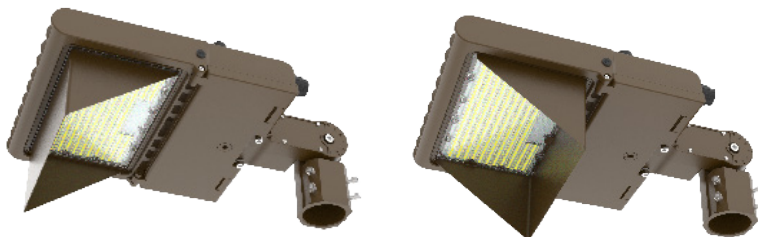

Shroud & Wire Guard: LFXPRO-LG-50-150W-MCTP

LF-SHROUD-A
Shroud
6 1/8" x 10 5/8" x 4 3/4"
Can be painted