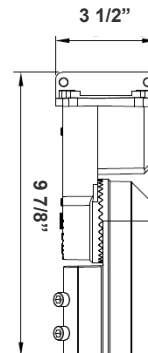

## Mounting Options:

**LFX-ASA**  
Adjustable Straight Arm  
3 1/3" x 7 7/8"

**LFX-SF + LFX-PASF**  
Pole Adapter for Slip Fitter  
6 1/8" x 3 1/4" x 3"

**LFX-EXT**  
Straight Arm  
3 1/3" x 6 3/4" x 4 3/8"

**LFX-YK**  
Yoke  
5 3/4" x 6" x 2"

**LFX-TR-A**  
U Bracket  
13 3/8" x 10 1/8"

**LFX-AWB**  
Adjustable Wall Junction Box  
7 1/8" x 6 5/8" x 5 3/4"

**LFX-SF**  
Slip Fitter  
3 1/3" x 7 7/8"  
Inside Diameter: 2-3/4"