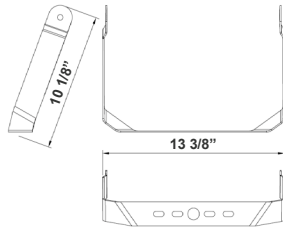

## Mounting Options:

**LFX-ASA**  
Adjustable Straight Arm  
3 1/3" x 7 7/8"

**LFX-SF + LFX-PASF**  
Pole Adapter for Slip Fitter  
6 1/8" x 3 1/4" x 3"

**LFX-EXT**  
Straight Arm  
3 1/3" x 6 3/4" x 4 3/8"

**LFX-YK**  
Yoke  
5 3/4" x 6" x 2"

**LFX-TR-A**  
U Bracket  
13 3/8" x 10 1/8"

**LFX-AWB**  
Adjustable Wall Junction Box  
7 1/8" x 6 5/8" x 5 3/4"

**LFX-SF**  
Slip Fitter  
3 1/3" x 7 7/8"  
Inside Diameter: 2-3/4"