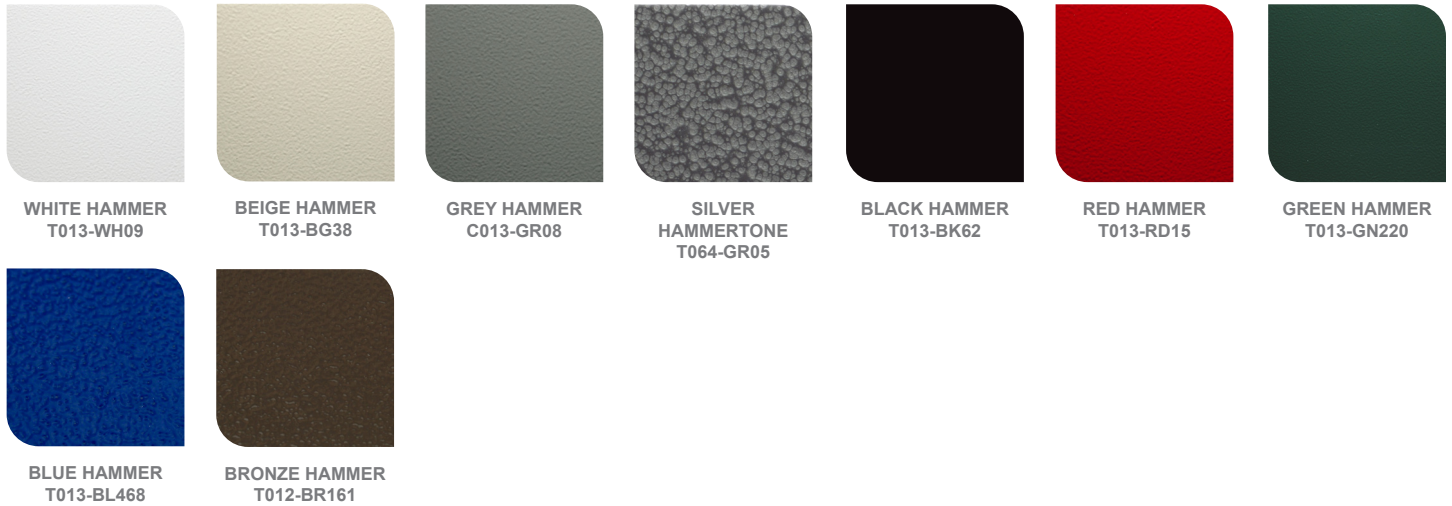

**Color Options:** LFXPRO-LG-50-150W-MCTP

Custom Color Available

Black   Silver   White   **Dark Bronze**   Green   Red   Yellow  
Default color

**Shroud & Wire Guard:** LFXPRO-LG-50-150W-MCTP

**LF-SHROUD-A**  
 Shroud  
 6 1/8" x 10 5/8" x 4 3/4"  
 Can be painted

**LF-SHROUD-D**  
 Full-Glare Shroud  
 6 1/4" x 10 5/8" x 4 3/4"  
 Can be painted

**LFXPRO-WG-A**  
 Wire Guard  
 Can be painted

**COLOR CHART:** \* Choose from one of our Premium Colors with no set-up fee.

**Gloss:**

**Hammer:**

**Texture:**

**Vein:**