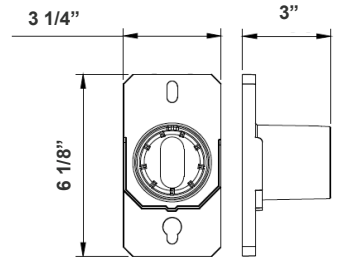

## Mounting Options:

**LFX-ASA**  
Adjustable Straight Arm  
3 1/3" x 7 7/8"

**LFX-SF + LFX-PASF**  
Pole Adapter for Slip Fitter  
6 1/8" x 3 1/4" x 3"

**LFX-EXT**  
Straight Arm  
3 1/3" x 6 3/4" x 4 3/8"