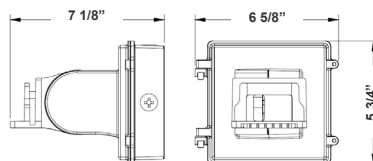

## Mounting Options:

**LFX-ASA**  
Adjustable Straight Arm  
3 1/3" x 7 7/8"

**LFX-SF + LFX-PASF**  
Pole Adapter for Slip Fitter  
6 1/8" x 3 1/4" x 3"

**LFX-EXT**  
Straight Arm  
3 1/3" x 6 3/4" x 4 3/8"

**LFX-YK**  
Yoke  
5 3/4" x 6" x 2"

**LFX-TR-A**  
U Bracket  
13 3/8" x 10 1/8"

**LFX-AWB**  
Adjustable Wall Junction Box  
7 1/8" x 6 5/8" x 5 3/4"

**LFX-SF**  
Slip Fitter  
3 1/3" x 7 7/8"  
Inside Diameter: 2-3/4"