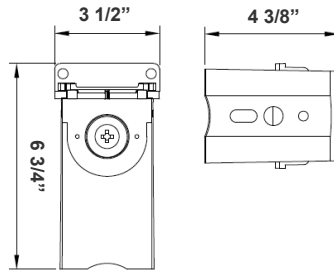

## Mounting Options:

**LFX-ASA**  
Adjustable Straight Arm  
3 1/3" x 7 7/8"

**LFX-SF + LFX-PASF**  
Pole Adapter for Slip Fitter  
6 1/8" x 3 1/4" x 3"

**LFX-EXT**  
Straight Arm  
3 1/3" x 6 3/4" x 4 3/8"

**LFX-YK**  
Yoke  
5 3/4" x 6" x 2"

**LFX-TR-A**  
U Bracket  
13 3/8" x 10 1/8"

**LFX-AWB**  
Adjustable Wall Junction Box  
7 1/8" x 6 5/8" x 5 3/4"

**LFX-SF**  
Slip Fitter  
3 1/3" x 7 7/8"  
Inside Diameter: 2-3/4"