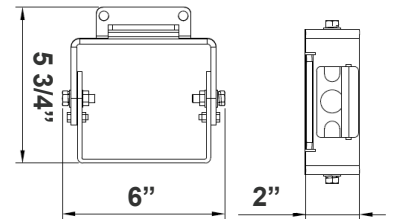

## Mounting Options:

**LFX-ASA**  
Adjustable Straight Arm  
3 1/3" x 7 7/8"

**LFX-SF + LFX-PASF**  
Pole Adapter for Slip Fitter  
6 1/8" x 3 1/4" x 3"

**LFX-EXT**  
Straight Arm  
3 1/3" x 6 3/4" x 4 3/8"

**LFX-YK**  
Yoke  
5 3/4" x 6" x 2"

**LFX-TR-A**  
U Bracket  
13 3/8" x 10 1/8"

**LFX-AWB**  
Adjustable Wall Junction Box  
7 1/8" x 6 5/8" x 5 3/4"

**LFX-SF**  
Slip Fitter  
3 1/3" x 7 7/8"  
Inside Diameter: 2-3/4"